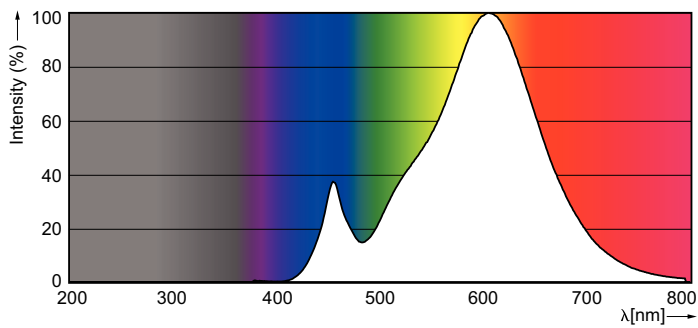

Standard LED candles & lusters

Controls and Dimming

Dimmable	No

Mechanical and Housing

Bulb Finish	Clear

Approval and Application

Energy Efficiency Label (EEL)	A++
Energy Consumption kWh/1000 h	4 kWh

Product Data

Full product code	871869679126400

Order product name	LED candle/luster LEDClassic 40W B35 E14 WW CL ND
EAN/UPC - Product	8718696791264
Order code	929001258091
Numerator - Quantity Per Pack	1
Numerator - Packs per outer box	6
Material Nr. (12NC)	929001258091
Net Weight (Piece)	0.014 kg

Dimensional drawing

Product	D	C
LED candle/luster LEDClassic 40W B35 E14 WW CL ND	35 mm	97 mm

Photometric data

LED Lamps, Lightcolour /827 ND CL