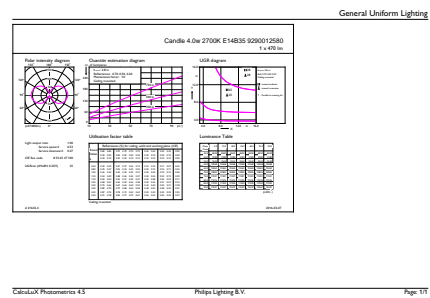

Product data

General Information	
Cap-Base	E14 [E14]
RoHS mark	RoHS mark
Nominal Lifetime (Nom)	15000 h
Switching Cycle	20000X
Technical Type	4-40W
Light Technical	
Color Code	827 [CCT of 2700K]
Beam Angle (Nom)	300 °
Luminous Flux (Nom)	470 lm
Luminous Flux (Rated) (Nom)	470 lm
Color Designation	Warm White (WW)
Correlated Color Temperature (Nom)	2700 K
Luminous Efficacy (rated) (Nom)	117.00 lm/W
Color Consistency	<6
Color Rendering Index (Nom)	80

Product Data

Full product code	871869679126400
-------------------	-----------------

Order product name	LED candle/luster LEDClassic 40W B35 E14 WW CL ND
EAN/UPC - Product	8718696791264
Order code	929001258091
Numerator - Quantity Per Pack	1
Numerator - Packs per outer box	6
Material Nr. (12NC)	929001258091
Net Weight (Piece)	0.014 kg

Dimensional drawing

Fila B35 230V 5W-40W 470lm 2700K E14 ND

Product	D	C
LED candle/luster LEDClassic 40W B35 E14 WW CL ND	35 mm	97 mm

Photometric data

LED Lamps, Lightcolour /827 ND CL

Classic LEDCandle ND 4-40W B35 827 CL