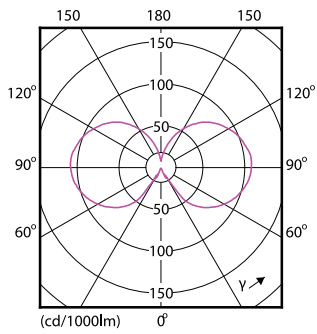

Standard LED candles & lusters

Photometric data

Classic LED Candle ND 4-40W B35 827 CL